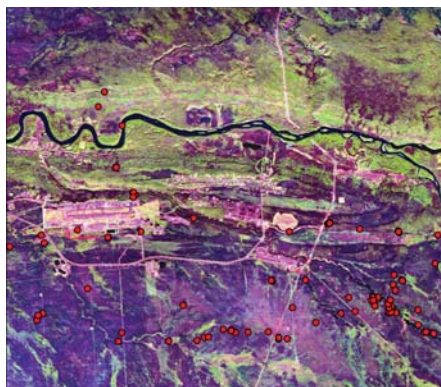

Ground and aerial radio telemetry

Wildlife capture and handling

Winter snow track counts

Waterfowl and migratory bird inventories

Nest surveys and searches

Bird Deterrent Systems

Wildlife habitat suitability analysis

Browse and pellet transect surveys

WE ALSO PROVIDE RELATED GEOMATIC SERVICES THAT INCLUDE:

High-resolution satellite imagery

Satellite-based vegetation maps and habitat assessment

Habitat fragmentation analysis

FEATURED PROJECTS

MIGRATORY BIRD SURVEYS AND SPECIES AT RISK MONITORING

Hatfield has extensive experience conducting bird and nest surveys. These surveys are often requested by Alberta Sustainable Resource Development during the early or late periods of the nesting season to ensure that development proponents adhere to the federal Migratory Bird Convention Act and provincial Wildlife Act. Our field personnel can assess a project area and report on bird presence and nesting activities. Hatfield also completes surveys and monitoring programs for species at risk using standardized protocols and methodologies.

WILDLIFE HABITAT MODELING AND MAPPING

Hatfield utilizes GIS software, high-resolution satellite imagery and vegetation maps to support wildlife monitoring and management. Hatfield provided GIS support to provincial wildlife agencies to implement bear deterrent and awareness programs in the Wood Buffalo Region. Raw GPS collar data were downloaded from a number of bears and analyzed along with natural and anthropogenic variables to develop candidate models. These models, and subsequent suitability maps, were used to help identify areas of potential bear habitat use and to study resource selection.